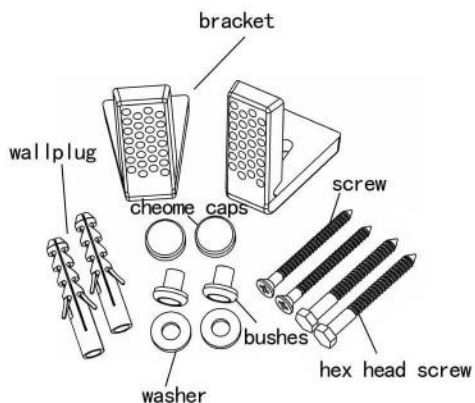

Sanitary fixing systems

Installation instruction

. A6003-

. WC, BIDET&SEMI-PED FIXING SET

. Usage

For fixing of:standing toilets and bidets.

. contents

1	2×Floor brackets
2	2×wallplugs S10×50
3	2×Hex head screw 6×60
4	2×Washers
5	2×St. Steel Screw 5×60
6	2×Nylon Bushes
7	2×Chrome Caps

Toiler, bidet

semi pedestal